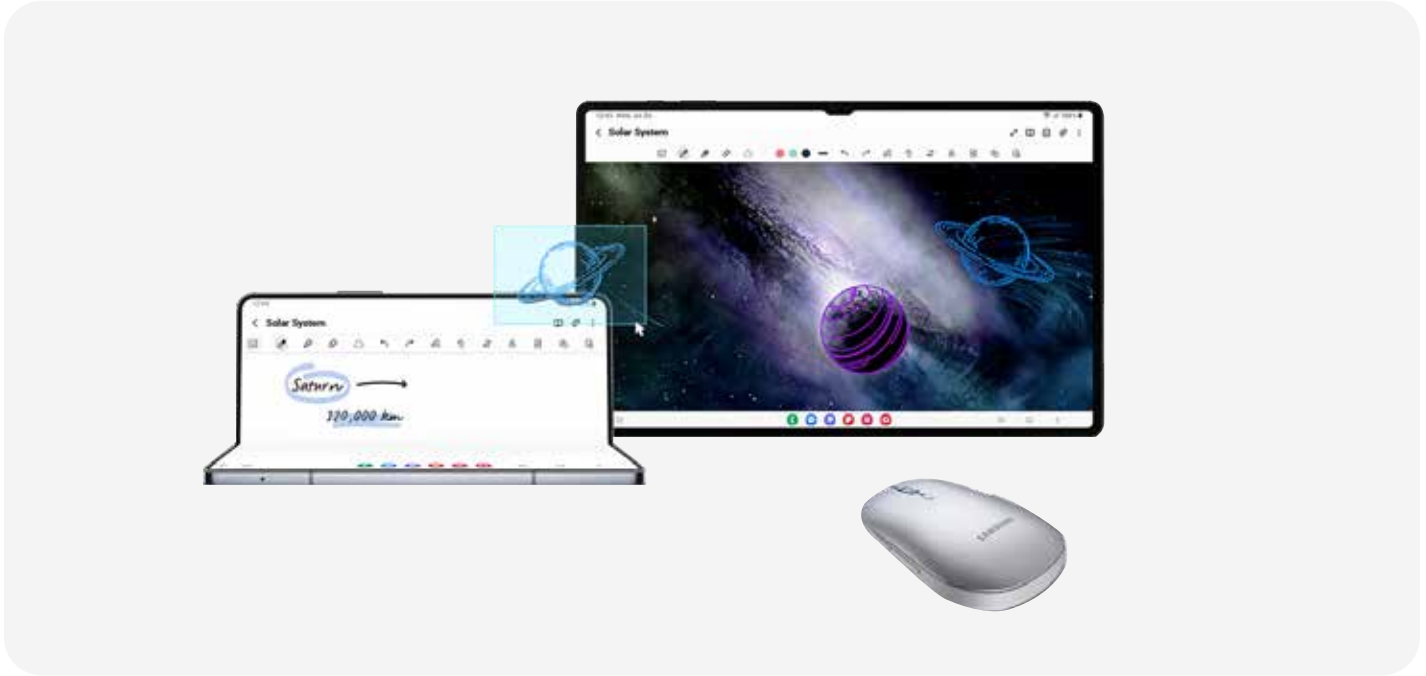

5 Multi Window. Your multitasking secret weapon

The most advanced multitasking[^] experience on a Samsung Galaxy smartphone yet lets you keep three windows open at once, so you can stream, shop, browse and play more. The task bar holds up to twelve apps for effortless navigation. Add S Pen^{^^} to your task-blasting toolkit for even more efficiency.

Image simulated for illustrative purposes. Actual UI may be different. *Snapdragon is a trademark/registered trademark of Qualcomm Technologies, Inc. and/or its subsidiaries. #Compared to previous Galaxy Z Fold models. **Performance improvements shown compared to Galaxy Z Fold4. Actual performance will depend on user environment, conditions and pre-installed software and applications. ^Certain applications may not support Multi Active Window or App Pair. Taskbar feature supported on the main screen only. ^^S Pen Fold Edition sold separately. S Pen Fold Edition is only compatible with Galaxy Z Fold5, Galaxy Z Fold4 and Galaxy Z Fold3. Model and colour availability may vary by country.

6 Standout cameras. Cover to cover

An advanced camera system, paired with this unique two-display form factor, turns your phone into a mobile studio complete with 30x Space Zoom* And with Dual Preview** you can show your subject exactly what you're seeing in the preview. This way, they can pose and fix their hair to look their best.

8 Control more screens at once with Multi Control

Enjoy seamless device collaboration. Multi Control* lets you use a keyboard and mouse across devices** like your Galaxy Z Fold5 and Galaxy Tab S9 Ultra^ making it easy to copy and paste or drag and drop. Your tablet can even double as a second screen, to make your portable workspace even more efficient.