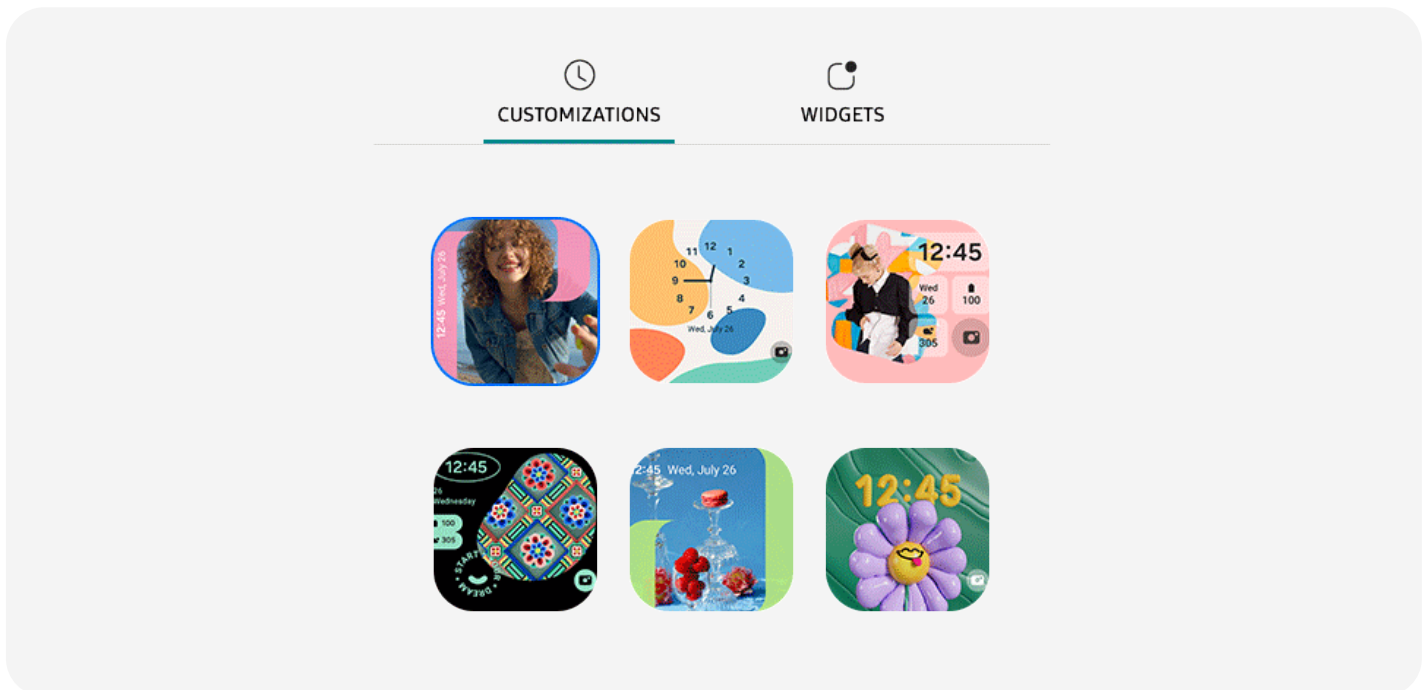

5 Personalize your flip side

From video wallpapers to clock faces to having multiple widgets for your convenience, you can now customize to your heart's content. The Flex Window also lets you make calls, reply to messages or even play your fave songs in just a tap.

Image simulated for representational purpose only. Actual UI may be different. Color as per availability. *Measured diagonally, Galaxy Flip's Flex Window size is 8.61cm in full rectangular form but the actual viewable area is approximately 95% of the full rectangle area due to the rounded corners and lower cutout.