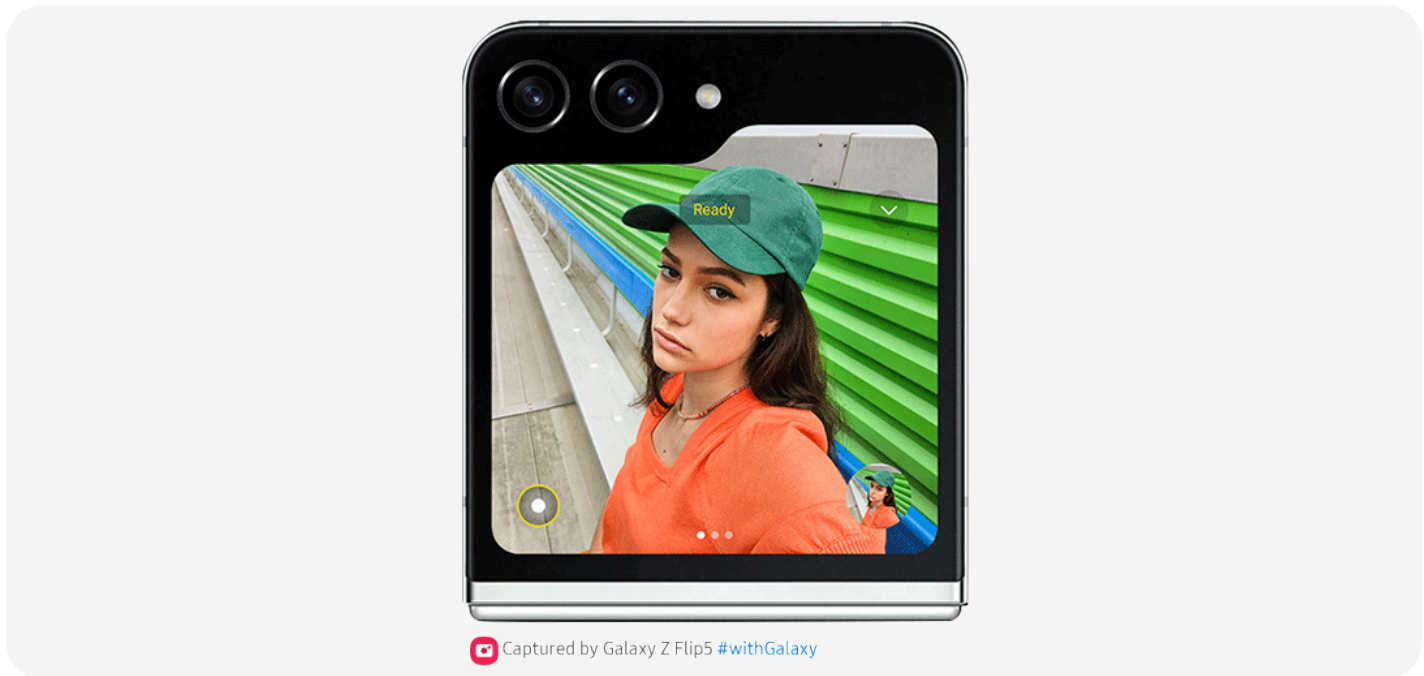

## 1 Flaunt your flip side

Your phone defines who you are. It's an extension of your persona. Whether it's capturing selfies from edgy angles or choosing a zesty wallpaper for your cover screen, express yourself in the most unique way on the flip side.

## 2 One size fits all pockets

Our most compact^ Galaxy Z Flip yet folds down tight to slide as easily into your pocket as it does into your hands.

## 4 FlexCam Selfies. Even when closed

The new attractive 8.61cm cover screen\*, the Flex Window on the Galaxy Z Flip5, is not only eye-catching and attractive but also enables you to unleash your creative powers.