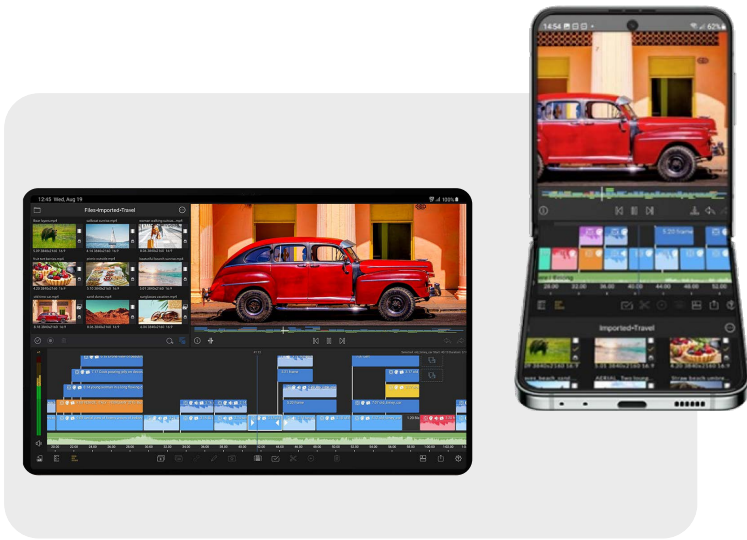

Shoot on your phone, share it to your tablet

Move massive files from one Samsung Galaxy device to another in a flash with Quick Share*. Open up LumaFusion** to take advantage of the expansive screen to edit, cut and add final touches with precision.

Get a PC-like experience with a single snap

Attach the Book Cover Keyboard# to topple your to-do lists with ease. Fully backlit with function keys and a trackpad, it supports DeX mode for a seamless PC-like experience. Assign app shortcuts to up your efficiency and connect wirelessly to other Samsung Galaxy devices to type smoothly on any screen.