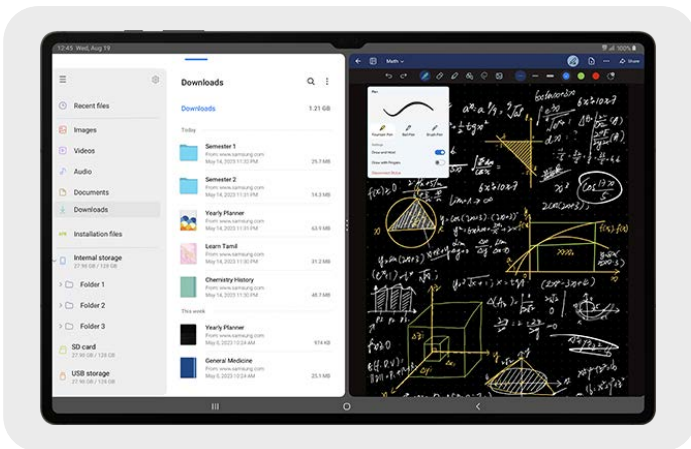

Elevate your notetaking, optimized for the big screen

Let your imagination run wild on pro-level notetaking with GoodNotes* — optimized to provide a seamless S Pen experience and feel of writing on actual paper. Sketch in portrait view and edit in horizontal view, or vice versa.

Store all your inspiration with microSD support

Choose up to 1TB internal storage**, sketch your masterpiece with GoodNotes, then grab your microSD to add on more storage in case you need even more room for your videos, compositions, hi-res photos and more. Storage up to 1TB Micro SD touches with precision.

Stay creative on the move with a long-lasting battery#

Keep the creative juices flowing with the long-lasting battery. It's got enough power to get you through your day and even spare some in case your phone needs a boost, too. Plug in your Samsung Galaxy smartphone with a USB-C cable and Fast Charging takes care of the rest.