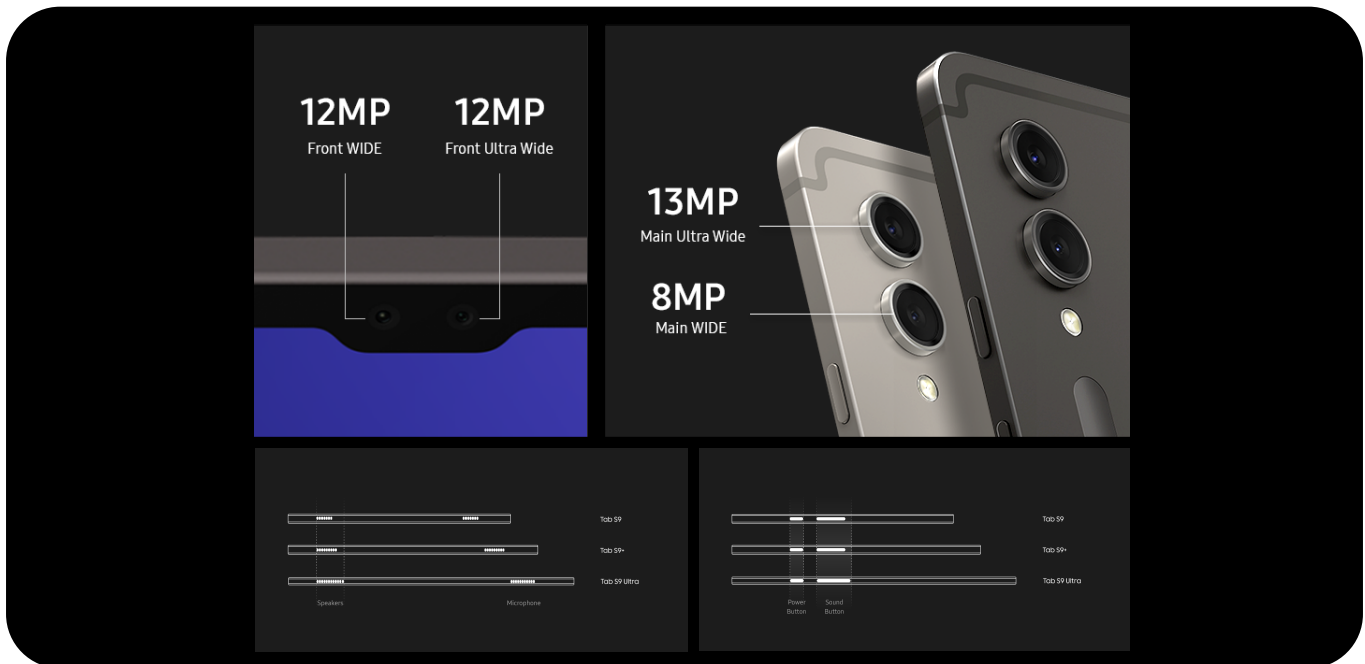

Unified design. The beauty is in the details**

It's always the smallest things that matter most. Like the floating camera design on the back — crafted to elegantly encapsulate the upgraded camera system. We even reimagined the side buttons and speaker arrangement to feel more familiar.

Image simulated for representational purpose only. Colour & model subject to availability. *Snapdragon is a trademark/registered trademark of Qualcomm Technologies, Inc. and/or its affiliated companies. **The image depicts features of Galaxy Tab S9 Ultra. Compared to Galaxy Tab S8 Ultra, Tab S9 Ultra features an upgraded 13MP and 8MP rear camera and 12MP and 12MP Ultra Wide front camera. Compared to Galaxy Tab S8+, Tab S9+ features an upgraded 13MP and 8MP rear camera and 12MP Ultra Wide front camera. Galaxy Tab S9 features a 13MP rear camera and 12MP Ultra Wide front camera.