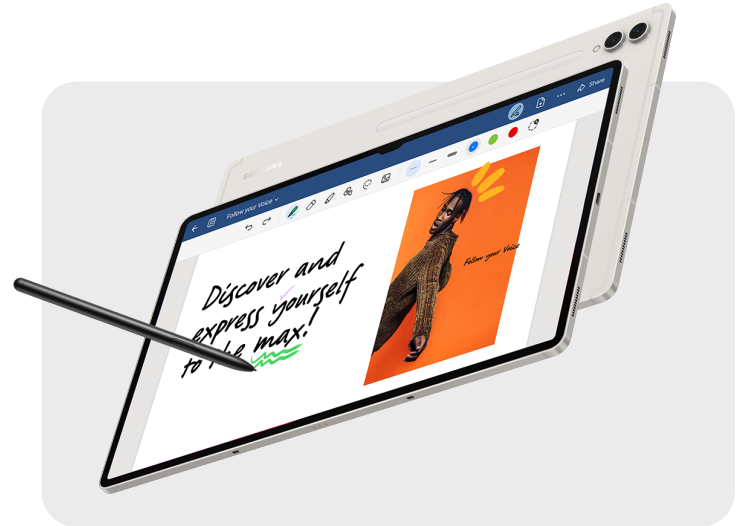

Elevate your notetaking, optimized for the big screen

Let your imagination run wild on pro-level notetaking with GoodNotes* — optimized to provide a seamless S Pen experience and feel of writing on actual paper. Sketch in portrait view and edit in horizontal view, or vice versa.

Store all your inspiration with microSD support

Choose up to 1TB internal storage**, sketch your masterpiece with GoodNotes, then grab your microSD to add on more storage in case you need even more room for your videos, compositions, hi-res photos and more. Storage up to 1TB Micro SD touches with precision.