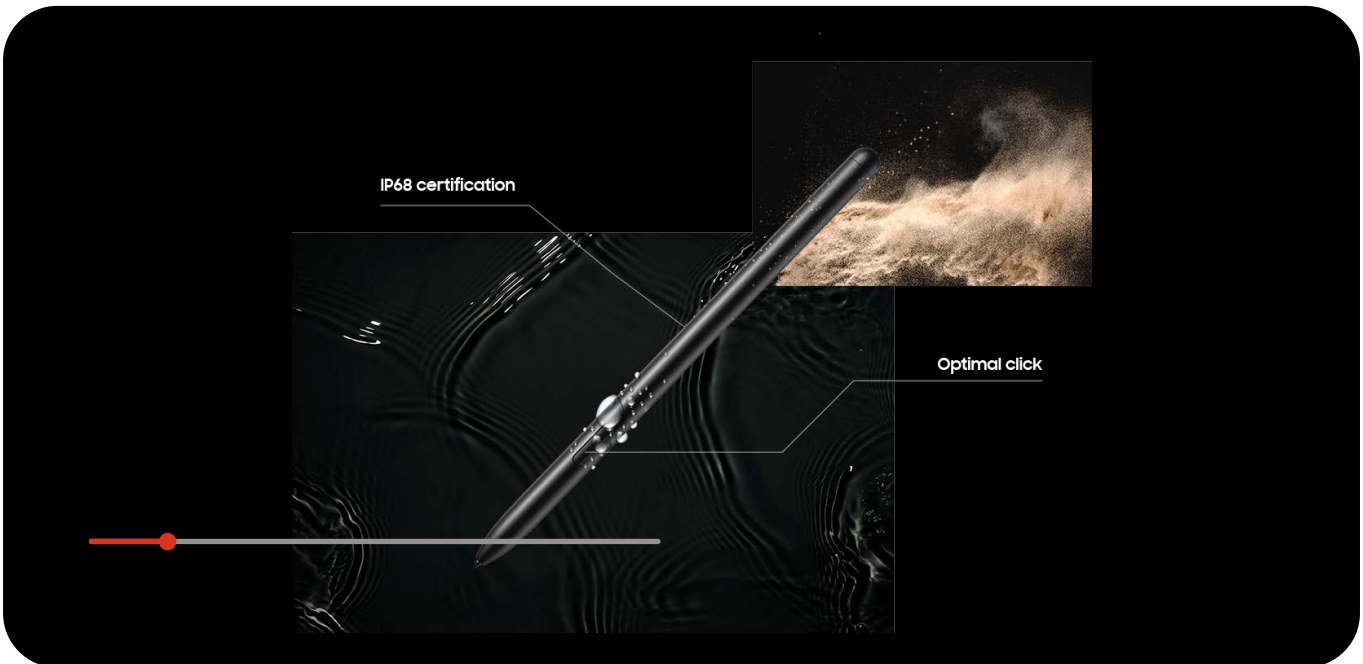

S Pen. Stronger, faster, more responsive^{###}

We rebuilt the included S Pen to be IP68 water resistant[#], just like the tablet. It's also improved across the board, with enhanced tip sensitivity for less accidental clicks. And with the magnetic attachment and bidirectional charging, just snap it on to charge.

Image simulated for representational purpose only. [#]Galaxy Tab S9, S9+, S9 Ultra and S Pen are rated as IP68. Based on lab test conditions for submersion in up to 1.5 meters of freshwater for up to 30 minutes. Not advised for beach or pool use. Water and dust resistance of device is not permanent and may diminish over time because of normal wear and tear. The inbox S Pen for the Galaxy Tab S9 Series is water and dust-resistant S Pen with an IP68 rating. Based on lab test conditions for submersion in up to 1.5 meters of freshwater for up to 30 minutes. Not advised for beach or pool use. Water and dust resistance of the S Pen is not permanent and may diminish over time because of normal wear and tear. Dust resistance rating is tested under lab conditions by a third party: 2kg of talc powder (max. diameter of 0.05mm) per cubic meter was blown into a test chamber housing the device (air pressure within device kept below surrounding air) for 2 hours. S Pen is rated as IP6X. Dust-resistance may vary by actual usage conditions. ^{##}Remove any excess water from the S Pen with a dry cloth or towel before using or attaching it to tablet. Compared to S Pen previous model.