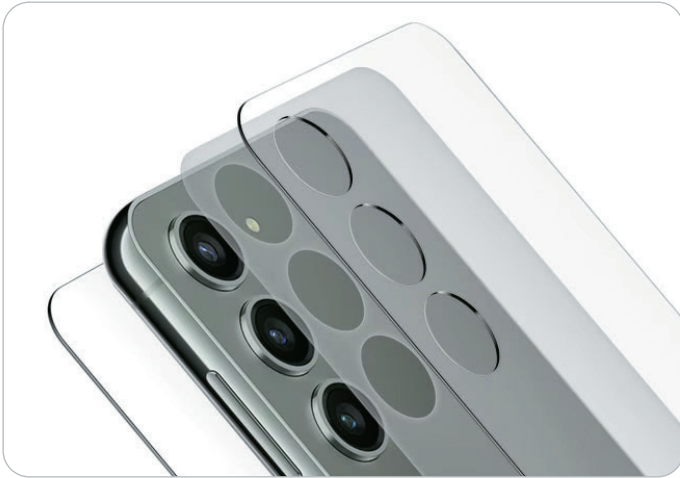

Galaxy S23 | S23+

1 Slays, for the planet

^Recycled materials get a new life in the epically beautiful Galaxy S23 & S23+. Buy yourself one and contribute towards the goal of being eco-conscious.