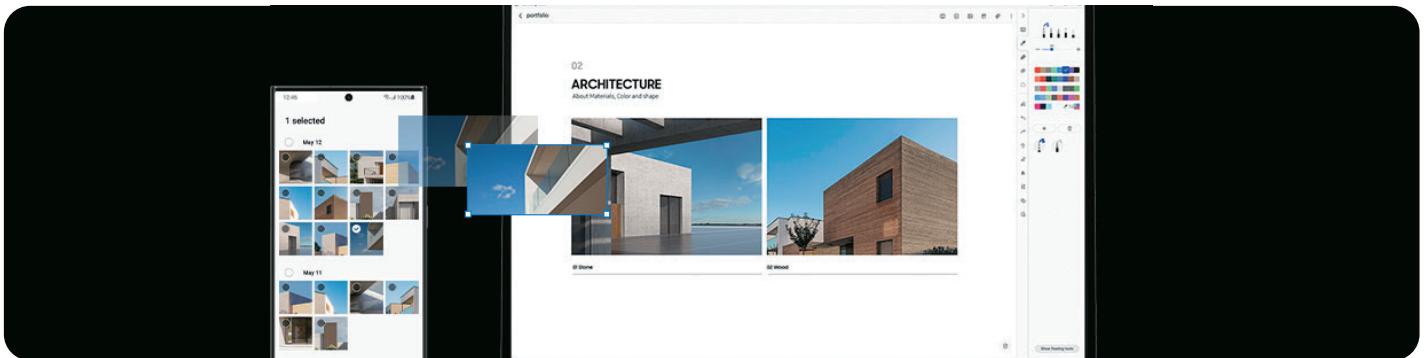

12 Multi-control for your multitasking needs

When ideas are flowing, team up your new Galaxy S23 Ultra and Windows based[#] PC for a 2-in-1 experience. Without switching your mouse, keyboard, or touchpad, you can work on both your devices for your most efficient screen-time yet.