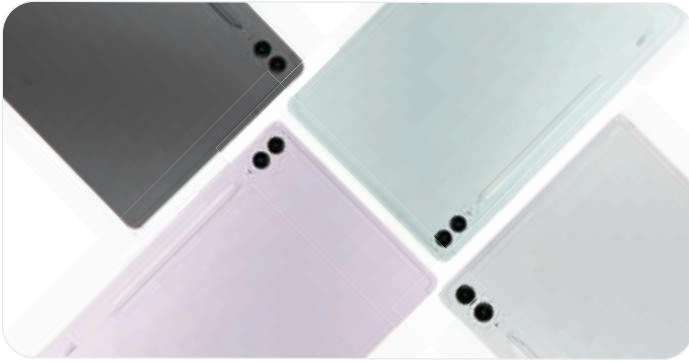

SAMSUNG

Tablets | Wearables

Dec'23 - Jan'24

Images simulated. Colour subject to availability. Book Cover Keyboard sold separately.

Galaxy Tab S9 FE | Tab S9 FE+

Display	Tab S9 FE+ : 31.5cm Tab S9 FE: 27.7cm*
Memory	8GB+128GB/12GB+256GB 6GB+128GB/8GB+256GB**
Battery	10090 mAh/ 45W 8000 mAh / 45W#
Camera	Rear - 8MP+8MP/Front - 12MP Rear - 8MP/Front - 12MP

● Mint

● Gray

● Silver

● Lavender

Image simulated. Color and model subject to availability. S Pen available in inbox. *Measured diagonally, Galaxy Tab S9 FE's screen size is 27.70cm in the full rectangle and 27.43cm accounting for the rounded corners. Galaxy Tab S9 FE+'s screen size is 31.50cm in the full rectangle and 31.47cm accounting for the rounded corners. Actual viewable area is less due to rounded corners. **Availability of 256GB storage option may vary depending on country, region or carrier and actual storage availability may vary depending on pre-installed software. #Typical value tested under third-party laboratory conditions. Typical value is the estimated average value considering the deviation in battery capacity among the battery samples tested under IEC 61960 standard. Rated (typical) capacity is 8000 mAh for Galaxy Tab S9 FE and 10090 mAh for Galaxy Tab S9 FE+. Actual battery life may vary depending on network environment, usage patterns and other factors. Charging speed may vary depending on charging conditions and other factors.

1 Colorful* design that shines

A world of creative possibilities packed in an impressive design and four colours: Gray, Mint, Silver or Lavender.

2 Power up notetaking with S Pen

Write, sketch or draw on your favorite notetaking apps with the redesigned water and dust-resistant S Pen**.